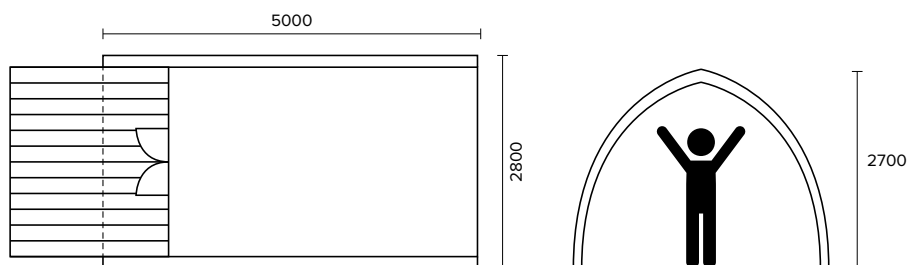

THE MID POD

FEATURES

- External light x 1
- Internal light x 3
- Carpet/vinyl flooring
- French door x 1
- General purpose outlet x 2
- Porch decking
- Awning window x 1
- TV antenna outlet x 1

A range of optional internal fittings and fitouts available on request.