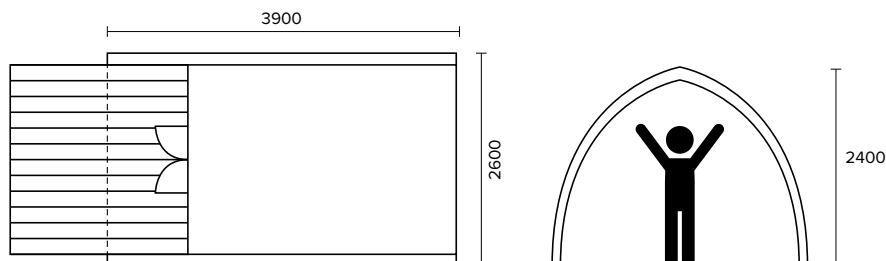

A range of optional internal fittings and fitouts available on request.

DIMENSIONS

EXTERNAL
3.9m x 2.6m x 2.4m

INTERNAL
2.9m x 2.4m x 2.1m

SLEEPS

DIMENSIONS

EXTERNAL
5.0m x 2.8m x 2.7m

INTERNAL
3.9m x 2.6m x 2.4m

A range of optional internal fittings and fitouts available on request.

DIMENSIONS

EXTERNAL
5.4m x 3.2m x 2.8m

INTERNAL
4.3m x 3.0m x 2.4m

SLEEPS

PARK PODS

WHERE ARE PARK PODS?

Eco-friendly Park Pods are new to Australia but are well established in the UK and Ireland. There are also Park Pods in use right across Europe, Canada and New Zealand.