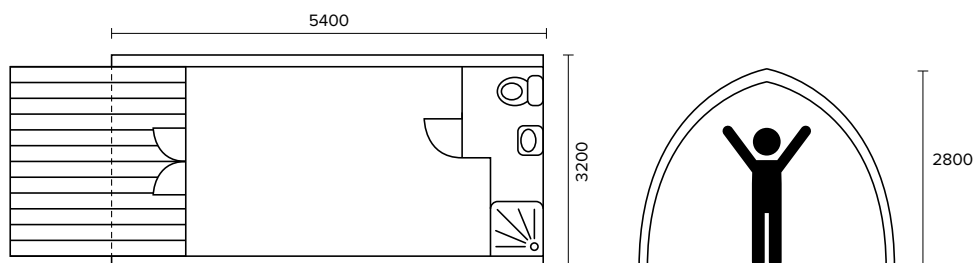

A range of optional internal fittings and fitouts available on request.

DIMENSIONS

EXTERNAL
3.9m x 2.6m x 2.4m

INTERNAL
2.9m x 2.4m x 2.1m

SLEEPS

DIMENSIONS

EXTERNAL
5.0m x 2.8m x 2.7m

INTERNAL
3.9m x 2.6m x 2.4m

A range of optional internal fittings and fitouts available on request.

DIMENSIONS

EXTERNAL
5.4m x 3.2m x 2.8m

INTERNAL
4.3m x 3.0m x 2.4m

SLEEPS

PARK PODS

WHERE ARE PARK PODS?

Eco-friendly Park Pods are new to Australia but are well established in the UK and Ireland. There are also Park Pods in use right across Europe, Canada and New Zealand.